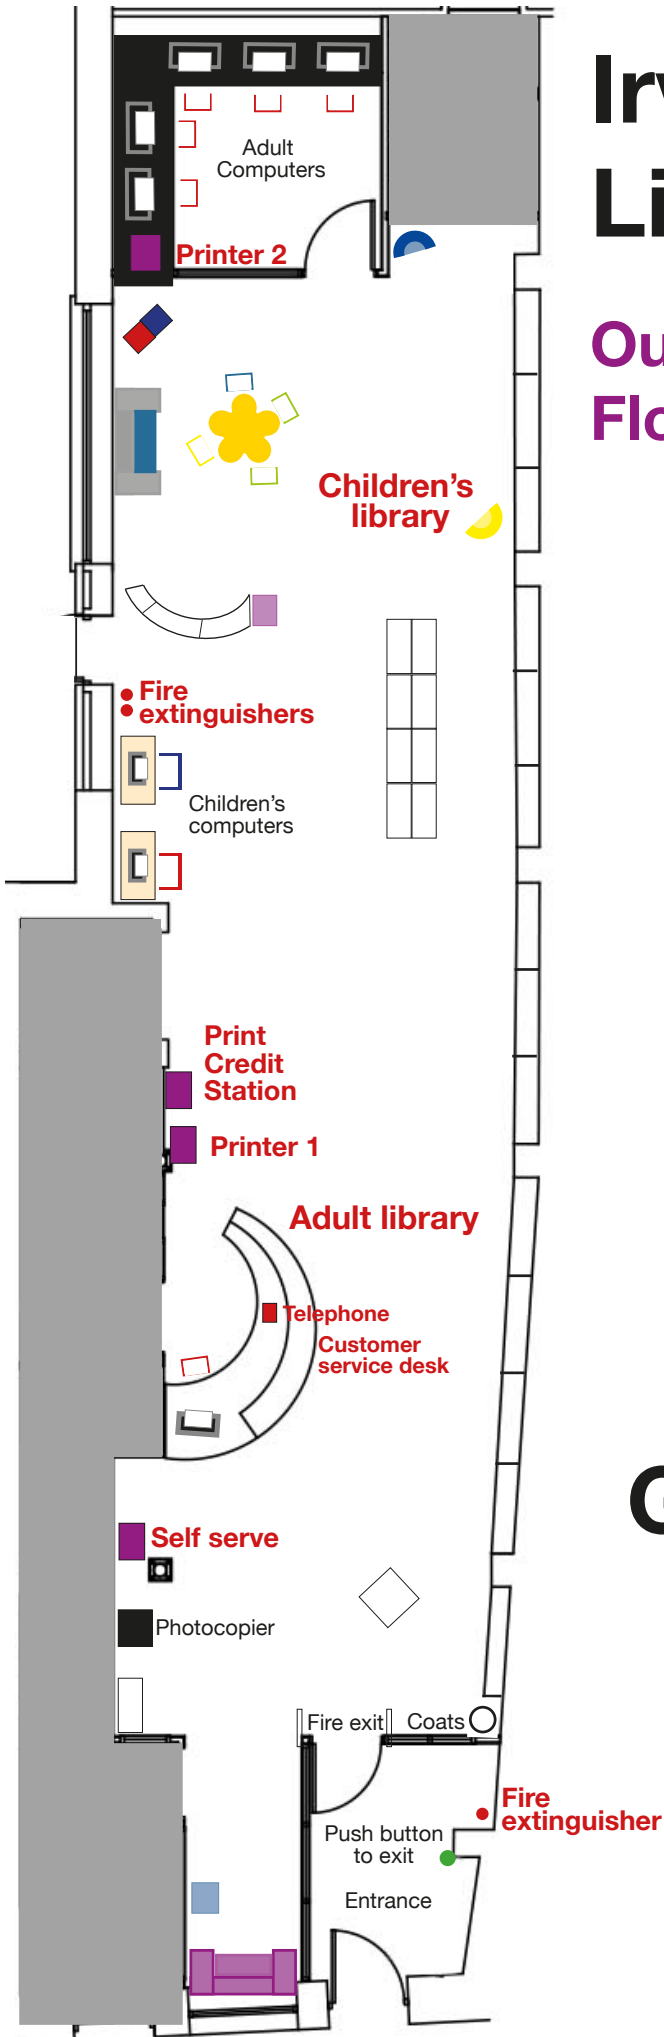

Fire action

Sound the alarm

Leave the building by nearest available exit

Report to the assembly point outside S.D.Kells Shop

Do not return to the building until authorised to do so

Do not use the lifts

Irvinestown Library

Out of Hours Floor Plan

Ground floor